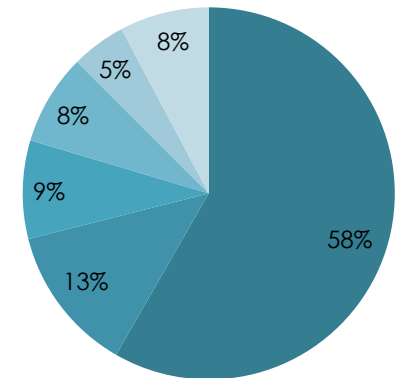

Stop and Search

Monthly Report: May 2019

762

Total number of stop and searches

Object found

Yes

246

32.3%

No

516

67.7%

Purpose of search

- Drugs (443)
- Hist - Bladed article (97)
- Stolen items (65)
- Offensive weapon (60)
- Anything to threaten or harm anyone (36)
- Other (59)

Outcome of search

No further action (NFA)	549	72.2%
Arrest	67	8.8%
Drugs warning	52	6.8%
Postal requisition/postal charge/summons	37	4.9%
Other	55	7.2%

Highlights

- 762 Stop & Search took place during the month of May 2019
- The majority of searches were conducted around suspicion of drugs (58%)
- Out of the 762 searches, an object was found 32.3% of the time
- 27.8% of all searches resulted in a meaningful outcome
- Under Section 1 of the Police and Criminal Evidence Act, most of the searches were Bladed article (27.7%) and Stolen items (25.2%), with Offensive weapons being found 16% of the time
- When searching under Section 23 of the Misuse of Drugs Act 1973, the most prominent station was Woking Railway Station (28) accounting for 6.2% of all Section 23 searches