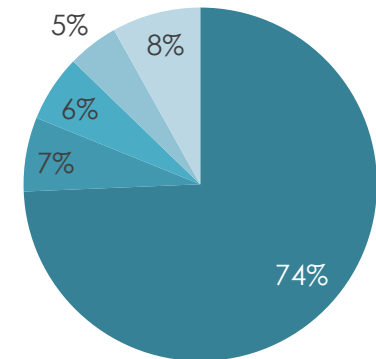

Stop and Search

Annual Report 2021

11,560

Total number of stop and searches

Object found

Yes
4,668
40%

No
6,889
60%

Purpose of search

- Drugs (8594)
- Stolen goods (784)
- Bladed article (706)
- Offensive weapons (538)
- Other (938)

Outcome of search

No further action (NFA)	8,402	72.7%
Arrest	828	7.2%
Postal requisition/postal charge/summons	561	4.9%
Community Resolution	690	6.0%
Police discretionary resolution	535	4.6%
Other	544	4.7%

0 - 19

4,072

20 - 29

3,681

30 - 39

1,742

40 - 49

759