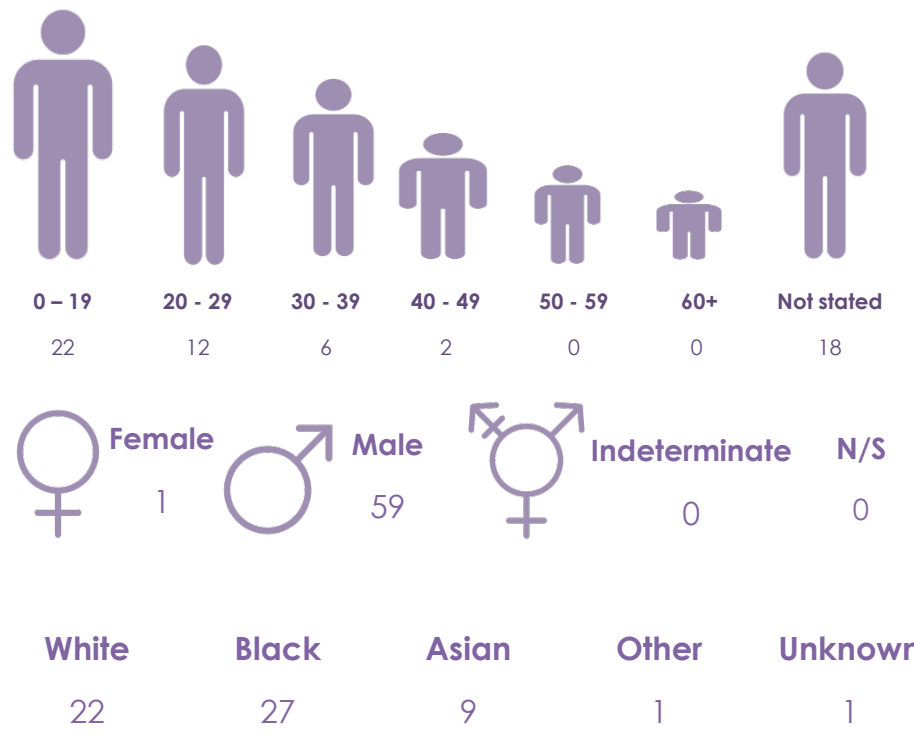

Section 60 Criminal Justice and Public Order Act 1994