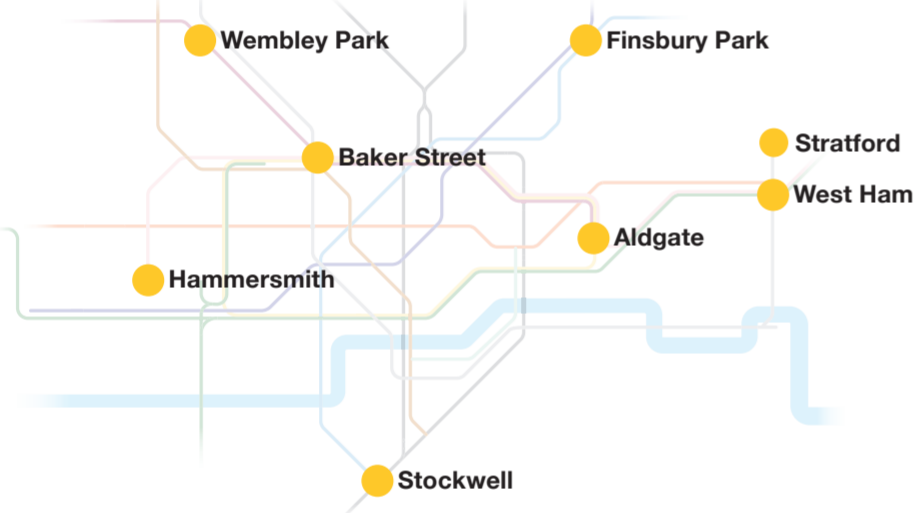

BRITISH TRANSPORT POLICE

D Division
D Scotland

C Division
P Pennine
M Midland
W Wales
G Western

B Division
C Central
N North
S South

● Police station/base
★ Divisional headquarters
● Force headquarters

London Underground/DLR

Central and Greater London