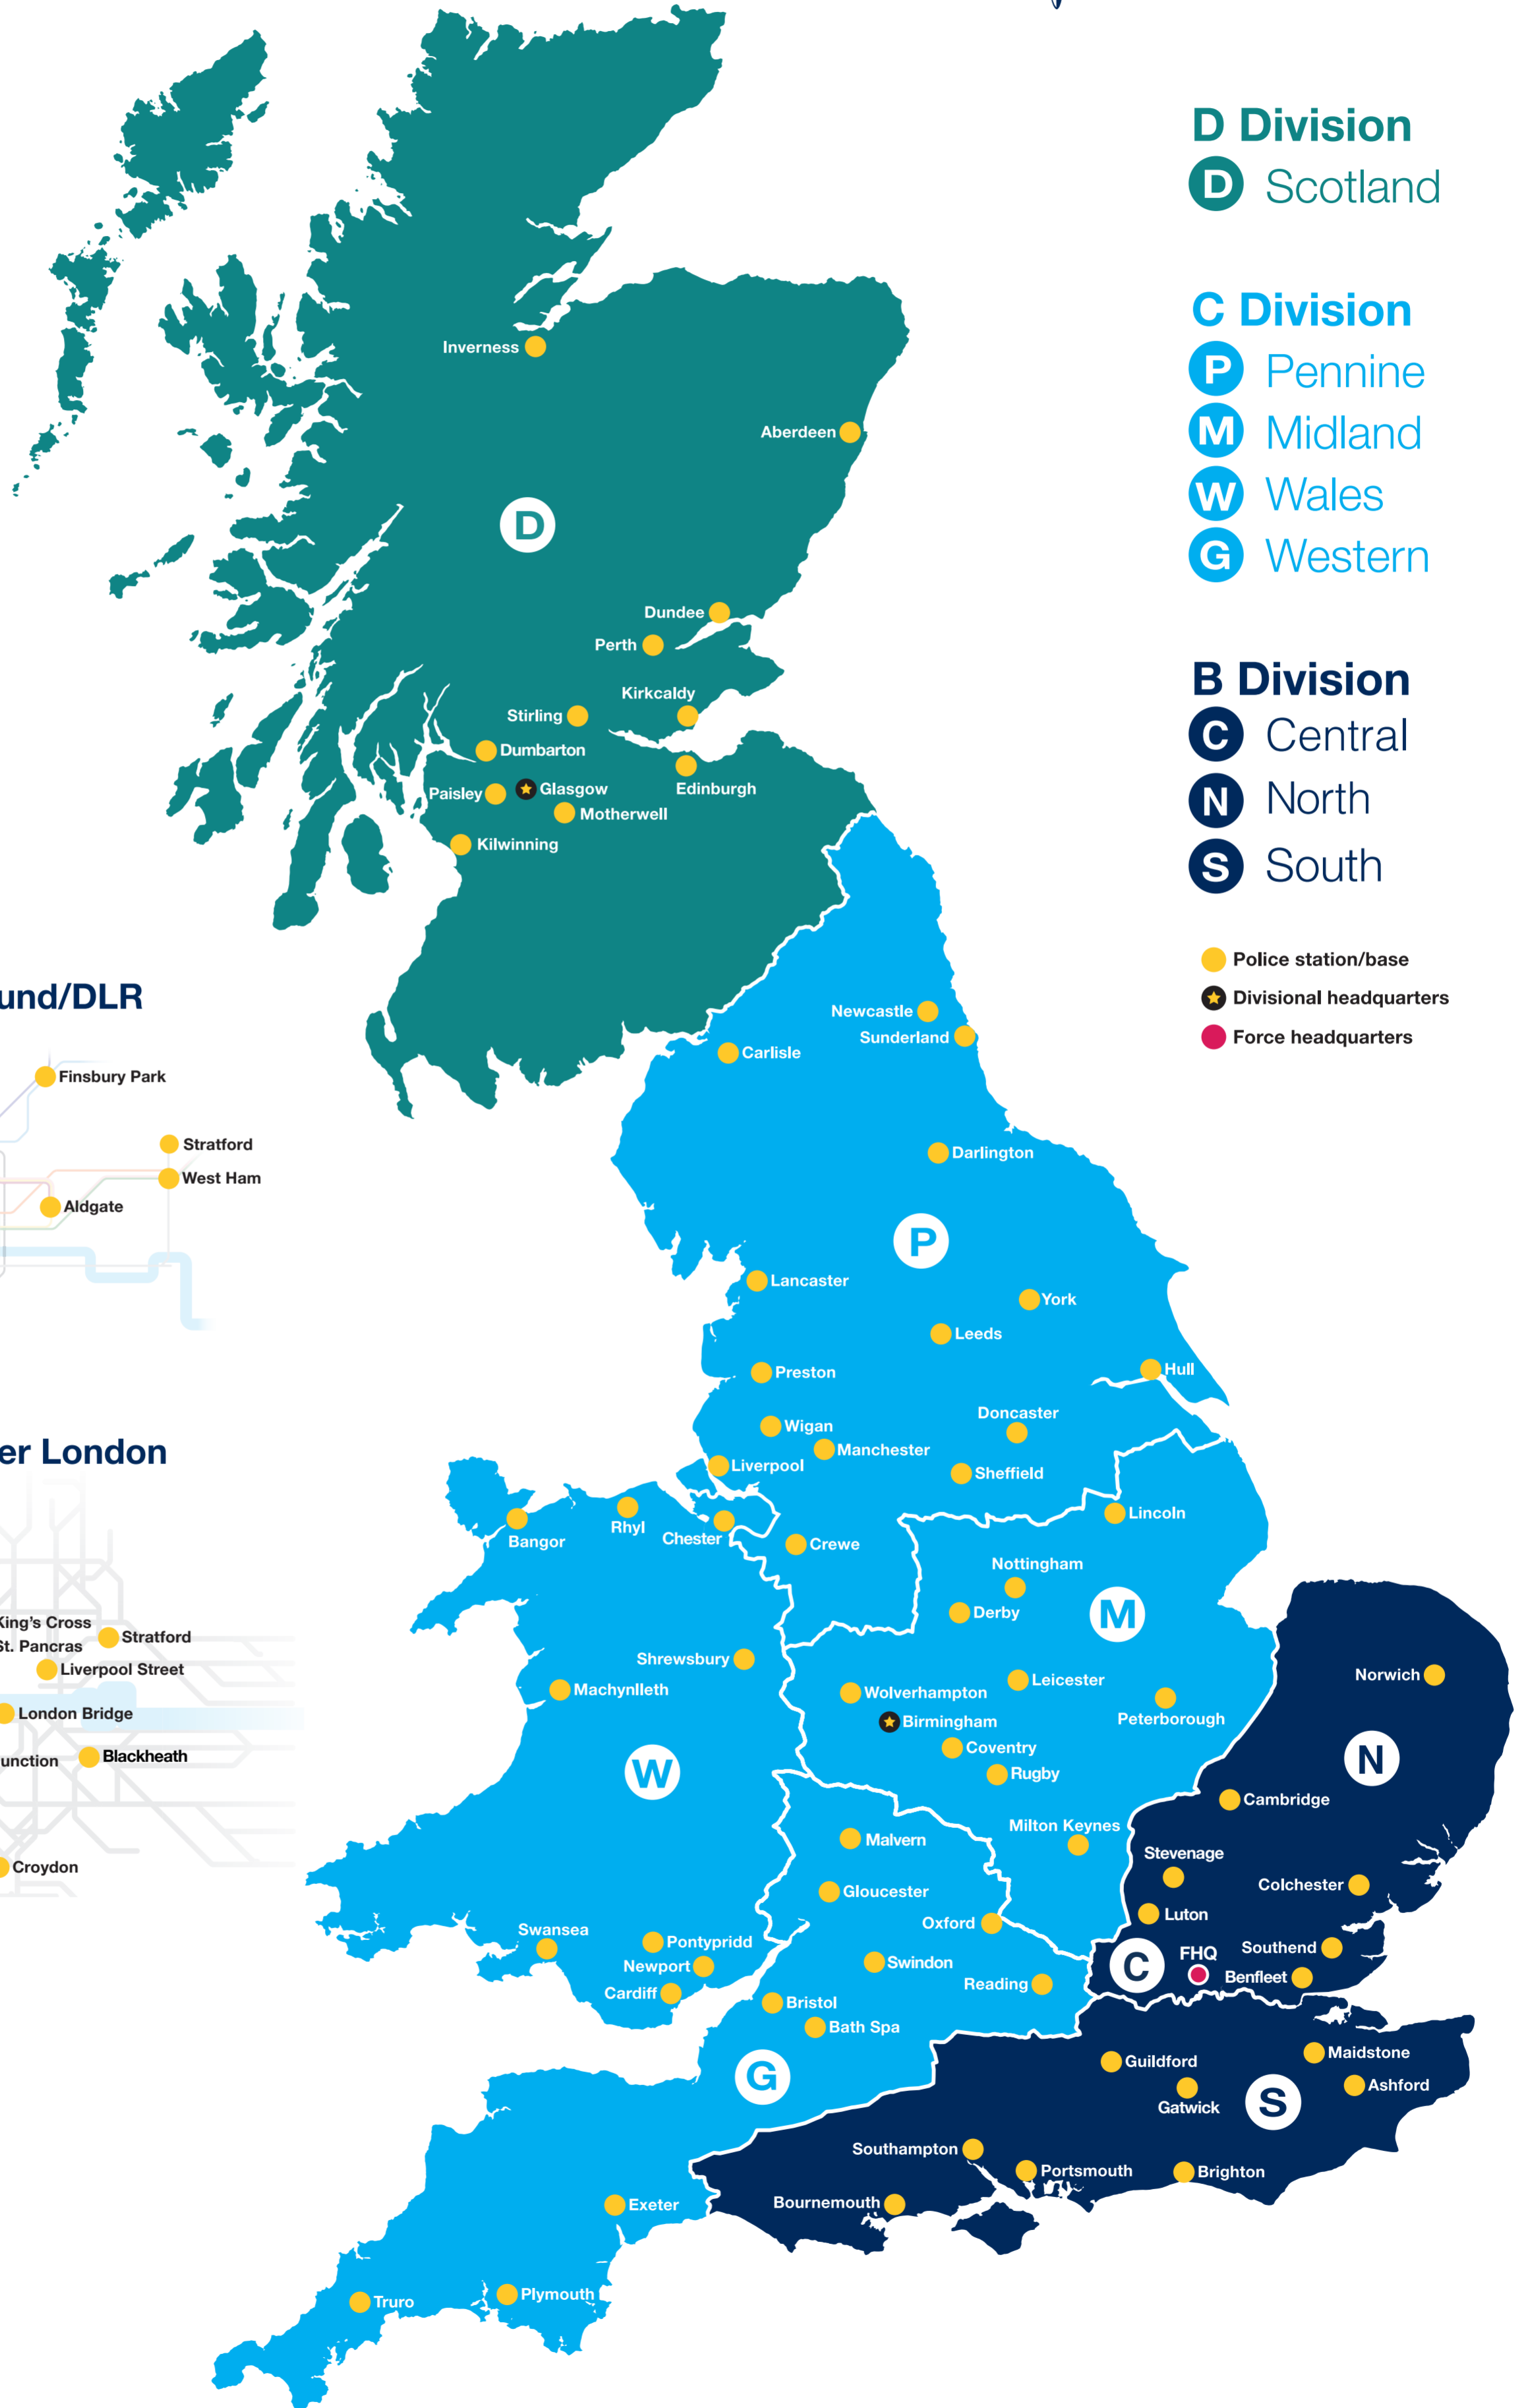

BRITISH TRANSPORT POLICE

D Division
D Scotland

C Division
P Pennine
M Midland
W Wales
G Western

B Division
C Central
N North
S South

● Police station/base
★ Divisional headquarters
● Force headquarters

London Underground/DLR

Central and Greater London