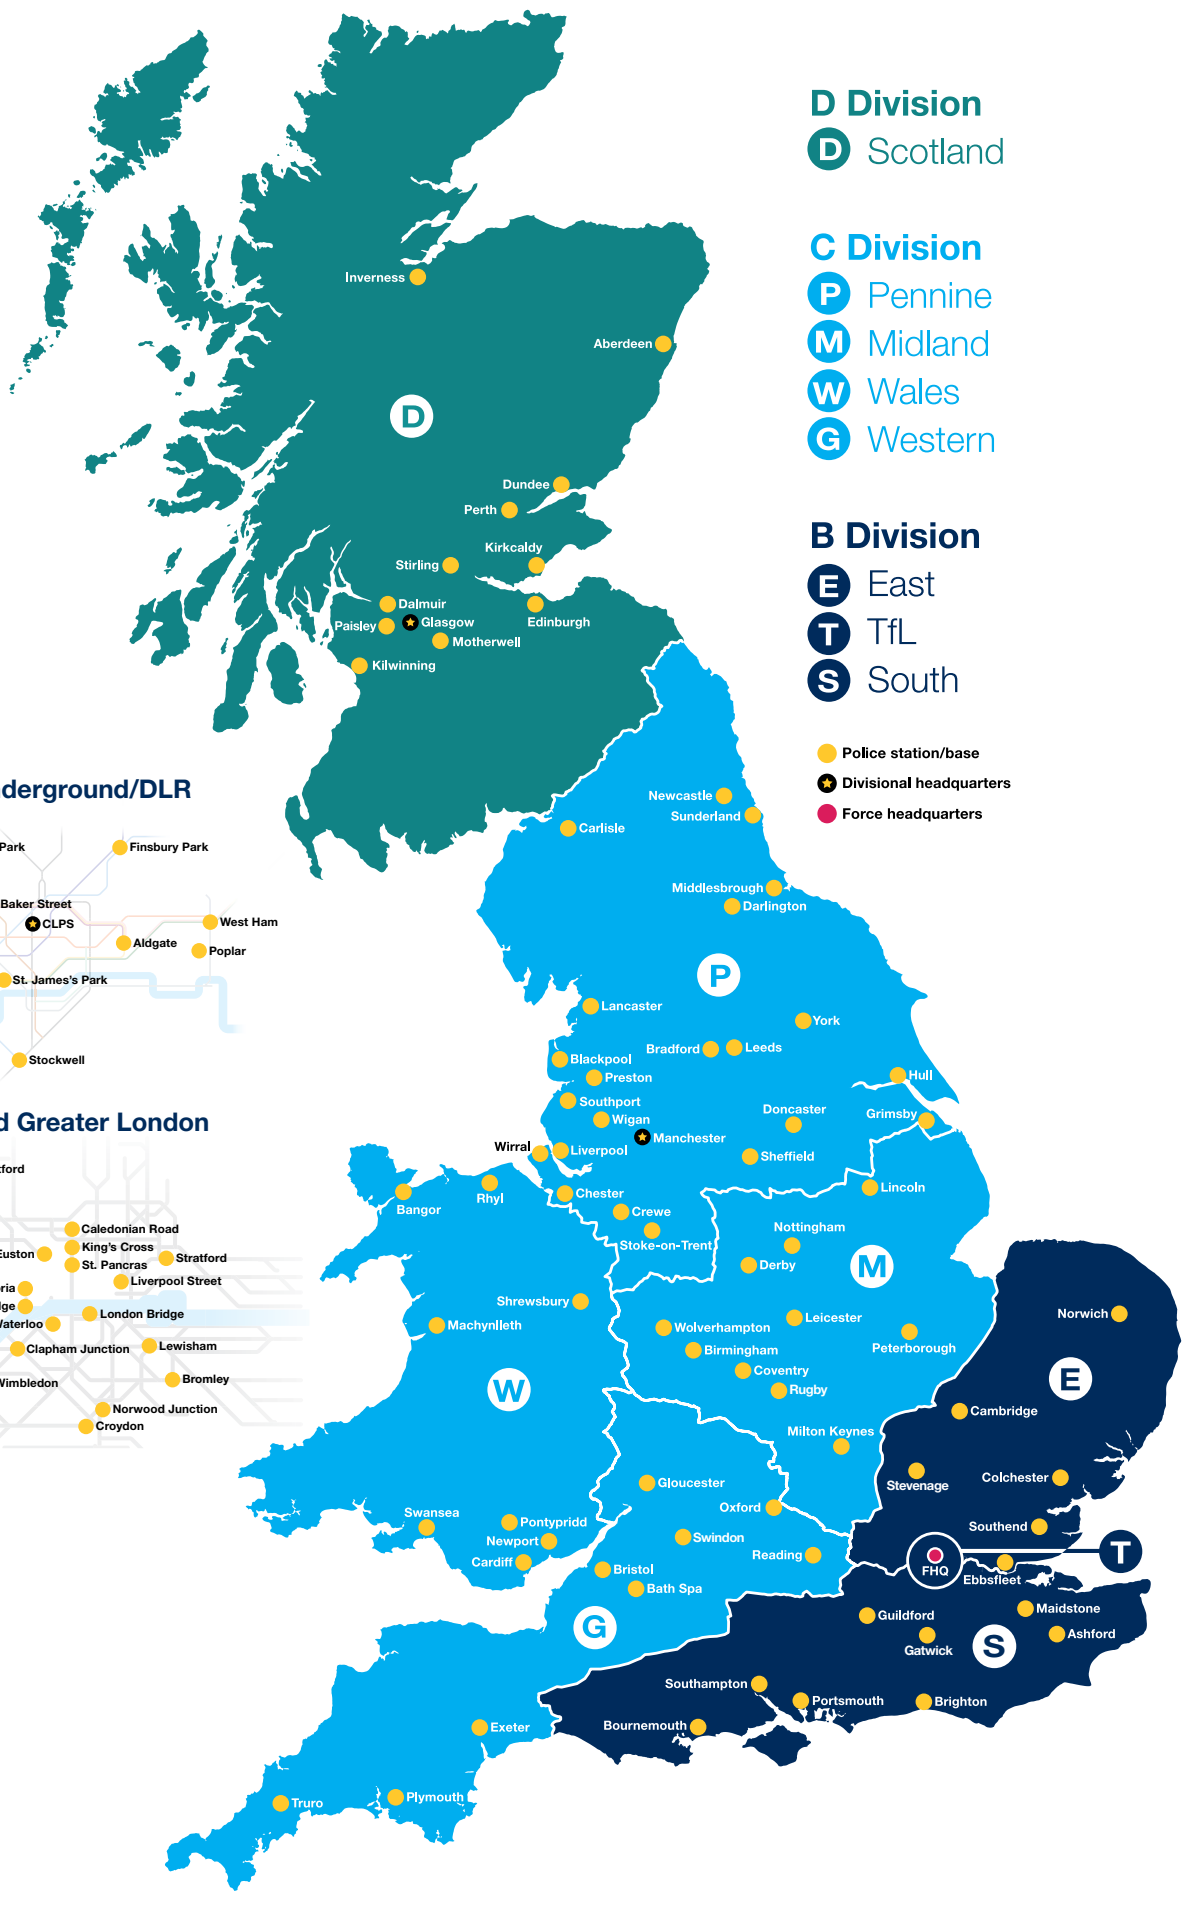

T Central and Greater London

Personnel statistics

Number of staff

	Police officers	Police staff (including PCSOs)
2015/16	3,069	2,051
2014/15	2,972	1,856
2013/14	2,931	1,853
2012/13	2,880	1,827
2011/12	2,865	1,730
2010/11	2,866	1,703
2009/10	2,914	1,638
2008/09	2,885	1,661
2007/08	2,835	1,455

Divisional strength

	Police officers	Police staff	PSCOs	Special constables
A Force Headquarters	430	1,249	0	4
B Division	1,499	266	242	142
C Division	920	132	120	132
D Division	220	42	0	22
Total	3,069	1,689	362	300

Police officers by rank

	Female	Male	Total
Chief officers	0	4	4
Chief Superintendent	0	7	7
Superintendent	3	19	22
Chief Inspector	9	38	47
Inspector	32	158	190
Sergeant	63	404	467
Constable	459	1,873	2,332
Total	566	2,503	3,069